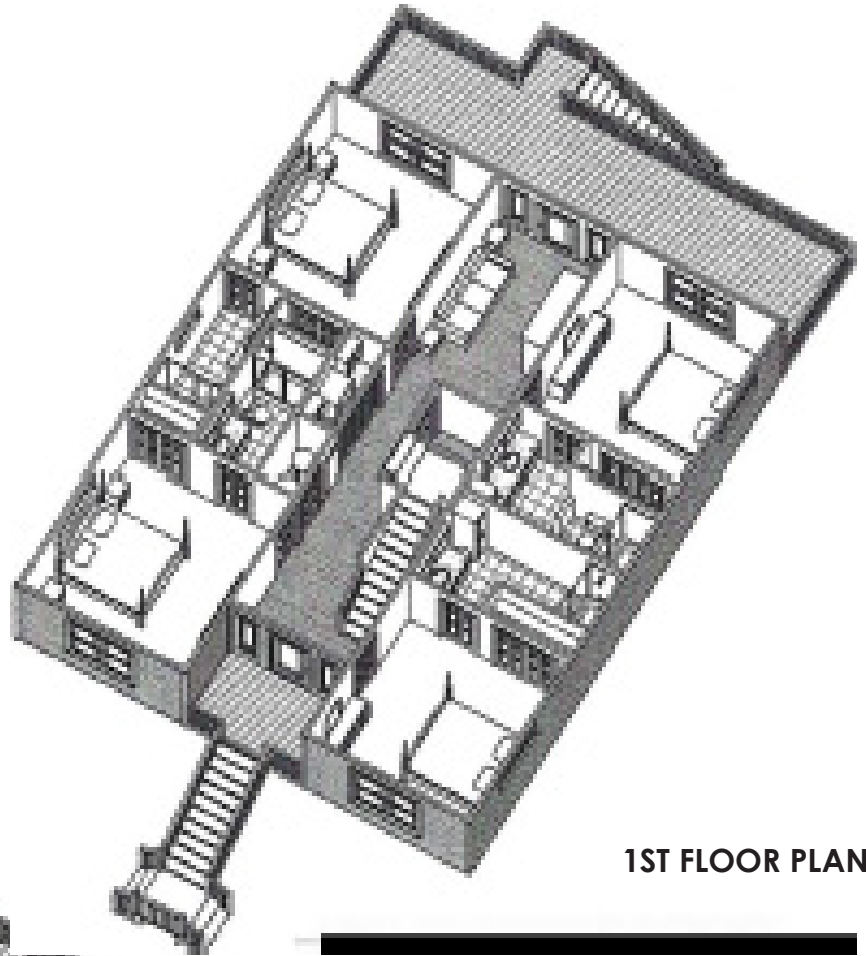

COMFORT AND COMMUNITY

The Shore House is ideal for a family home or a vacation home. Soak up the sun in this beautiful contemporary beach house--the perfect home for a coastal community. Large expanses of glass give the interior a completely open feel to enjoy the view. The interior feels larger because of its openness and panoramic views so it makes way for an interior light well that brings natural light throughout the home.

SHORE HOUSE INTERIORS

DOUBLE-STORY FAMILY HOME LAYOUT

SHORE HOUSE

1ST FLOOR: 1,665 SF

2ND FLOOR: 1,713 SF

TOTAL: 3,378 SF

BEDROOMS: 5

BATHROOMS: 6

ENTRY: 433 SF

COVERED PORCH: 287 SF

COVERED DECK: 443

1ST FLOOR PLAN

2ND FLOOR PLAN