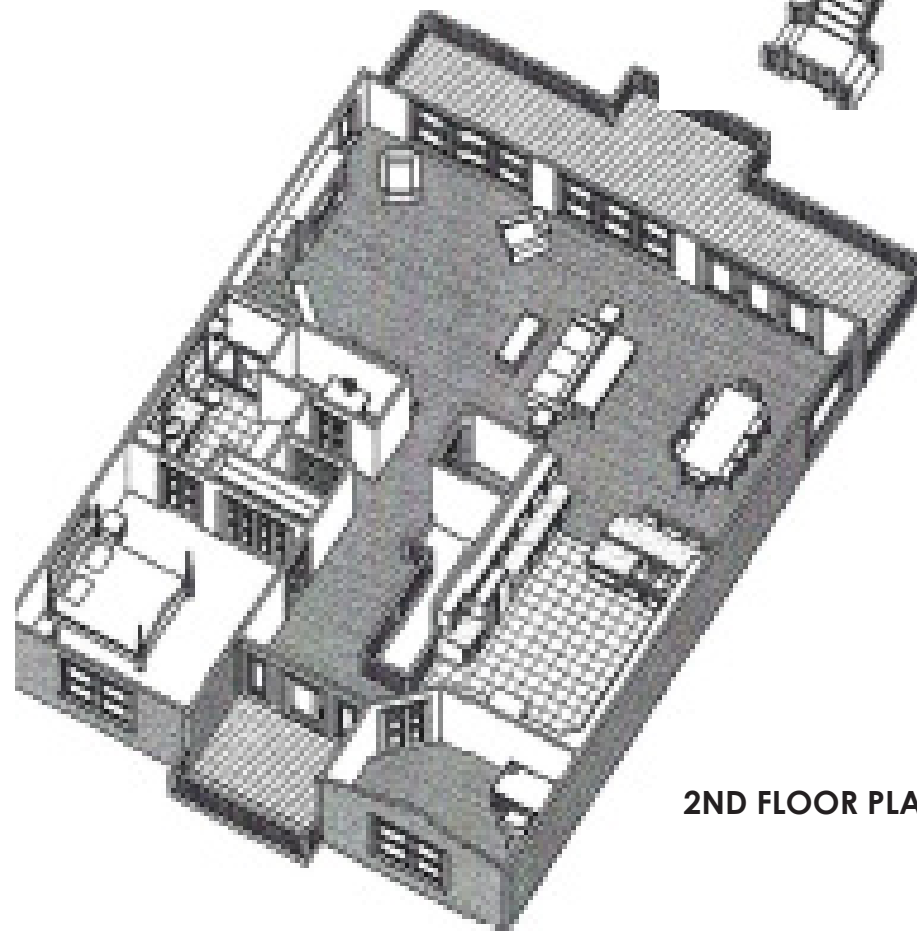

COMFORT AND COMMUNITY

The Shore House is ideal for a family home or a vacation home. Soak up the sun in this beautiful contemporary beach house--the perfect home for a coastal community. Large expanses of glass give the interior a completely open feel to enjoy the view. The interior feels larger because of its openness and panoramic views so it makes way for an interior light well that brings natural light throughout the home.

SHORE HOUSE INTERIORS

DOUBLE-STORY FAMILY HOME LAYOUT

SHORE HOUSE

1ST FLOOR: 1,665 SF

2ND FLOOR: 1,713 SF

TOTAL: 3,378 SF

BEDROOMS: 5

BATHROOMS: 6

ENTRY: 433 SF

COVERED PORCH: 287 SF

COVERED DECK: 443

1ST FLOOR PLAN

2ND FLOOR PLAN